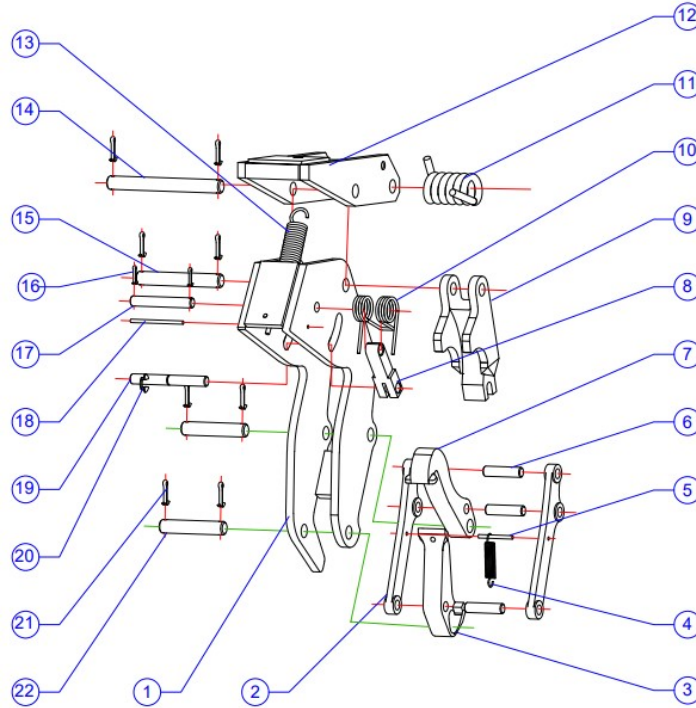

700 Dartmouth Lane
Buffalo Grove, IL 60089

Phone 847 325-2930
Fax 847 325-2959
Toll Free 800 837-6540

NO.	Part Number	QTY	Descriptions
1	2054	1	Long Frame (L/F)
2	2119-2	1	Spacer-Block L/F, Lower
3	2119-1	1	Spacer-Block L/F, Upper
4	2055	4	Entering Guide L/F
5	2125-1	8	Pin, Entering Guide Pivot L/F
6	6039	16	Spring, Entering Guide
7	6024	4	Spring, Unit Centering
8	60018-1	1	Plate, Unit to Carrier Mounting
9	6111	4	Hex HD Bolt M20X2.5-40mm
10	6185	1	Oil Hole Cover
11	6XXX	4	Lock Washer M20
12	6112	8	Hex HD Bolt M10X1.5-110mm
13	6090	8	Lock Nut M10X1.5
14	6070	8	Cotter Pin Ø2.5 X 20mm

Liftomatic Material Handling, Inc.

700 Dartmouth Lane
Buffalo Grove, IL 60089

Phone 847 325-2930
Fax 847 325-2959
Toll Free 800 837-6540

NO.	Part Number	QTY	Descriptions
1	2122	4	Housing, Clamps
2	7018	8	Link, Jaw-to Jaw
3	7012	4	Jaw, Lower
4	6034	4	Spring, Lower Jaw to Link
5	14002	4	Pin, Spring-to-Link
6	14027	12	Pin, Jaw-to-Link
7	7009	4	Jaw, Upper
8	19041-1	4	Link, Index
9	2121	4	Cantilever, Index
10	6041	4	Spring, Index
11	6040	4	Spring, Cantilever to Frame
12	2116	4	Cantilever, Housing to Frame
13	6042	4	Spring, Housing to Cantilever
14	16035-1	4	Pin, Cantilever to Frame
15	16032-1	4	Pin, Housing to Cantilever
16	6003	8	Cotter Pin Ø2.5 X 20mm
17	14038-1	4	Pin, Housing to Index Link
18	6059	4	Roll Pin, Ø3 X 50mm
19	14039-1	4	Pin, Index Link
20	6058	4	E-Ring
21	6009	24	Cotter Pin, Ø3 X 30mm
22	16033-1	8	Pin, Jaws to Housing

Liftomatic Material Handling, Inc.

700 Dartmouth Lane
Buffalo Grove, IL 60089

Phone 847 325-2930
Fax 847 325-2959
Toll Free 800 837-6540

NO.	Part Number	QTY	Descriptions
1	49032-1	1	Holding Block
2	16030-1	1	Guide Shaft, Index Spider
3	14034-1	1	Pin, Holding
4	7014	1	Pawl-Ratchet
5	7013	1	Pawl-Holding
6	6183	2	Bushing, Igus
7	6036	2	Spring, Pawls
8	6010	2	Cotter Pin, Ø2.5 X 20mm
9	6XXX	4	Lock Washer M6
10	6015	4	Socket HD Screw, M6x1 – 40mm