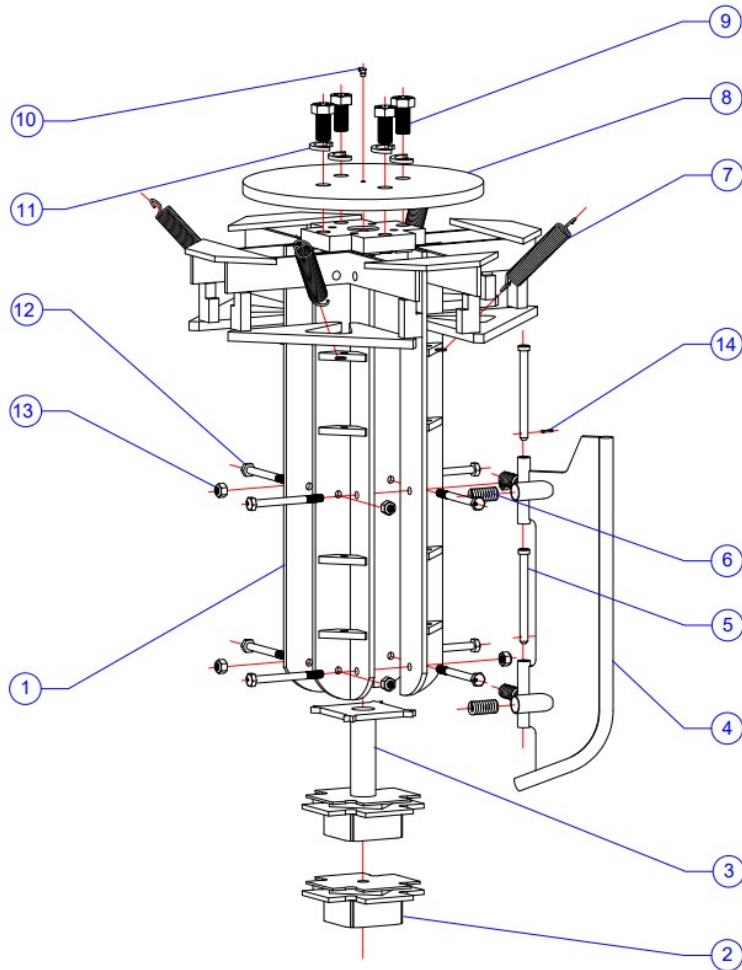

700 Dartmouth Lane
Buffalo Grove, IL 60089

Phone 847 325-2930
Fax 847 325-2959
Toll Free 800 837-6540

NO.	Part Number	QTY	Descriptions
1	2054	1	Long Frame (L/F)
2	2119-2	1	Spacer-Block L/F, Lower
3	2119-1	1	Spacer-Block L/F, Upper
4	2055	4	Entering Guide L/F
5	2125-1	8	Pin, Entering Guide Pivot L/F
6	6039	16	Spring, Entering Guide
7	6024	4	Spring, Unit Centering
8	60018-1	1	Plate, Unit to Carrier Mounting
9	6111	4	Hex HD Bolt M20X2.5-40mm
10	6185	1	Oil Hole Cover
11	6XXX	4	Lock Washer M20
12	6112	8	Hex HD Bolt M10X1.5-110mm
13	6090	8	Lock Nut M10X1.5
14	6070	8	Cotter Pin Ø2.5 X 20mm

Liftomatic Material Handling, Inc.

700 Dartmouth Lane
Buffalo Grove, IL 60089

Phone 847 325-2930
Fax 847 325-2959
Toll Free 800 837-6540

NO.	Part Number	QTY	Descriptions
1	2122	4	Housing, Clamps
2	7018	8	Link, Jaw-to Jaw
3	7012	4	Jaw, Lower
4	6034	4	Spring, Lower Jaw to Link
5	14002	4	Pin, Spring-to-Link
6	14027	12	Pin, Jaw-to-Link
7	7009	4	Jaw, Upper
8	19041-1	4	Link, Index
9	2121	4	Cantilever, Index
10	6041	4	Spring, Index
11	6040	4	Spring, Cantilever to Frame
12	2116	4	Cantilever, Housing to Frame
13	6042	4	Spring, Housing to Cantilever
14	16035-1	4	Pin, Cantilever to Frame
15	16032-1	4	Pin, Housing to Cantilever
16	6003	8	Cotter Pin Ø2.5 X 20mm
17	14038-1	4	Pin, Housing to Index Link
18	6059	4	Roll Pin, Ø3 X 50mm
19	14039-1	4	Pin, Index Link
20	6058	4	E-Ring
21	6009	24	Cotter Pin, Ø3 X 30mm
22	16033-1	8	Pin, Jaws to Housing

Liftomatic Material Handling, Inc.

700 Dartmouth Lane
Buffalo Grove, IL 60089

Phone 847 325-2930
Fax 847 325-2959
Toll Free 800 837-6540

NO.	Part Number	QTY	Descriptions
1	49032-1	1	Holding Block
2	16030-1	1	Guide Shaft, Index Spider
3	14034-1	1	Pin, Holding
4	7014	1	Pawl-Ratchet
5	7013	1	Pawl-Holding
6	6183	2	Bushing, Igus
7	6036	2	Spring, Pawls
8	6010	2	Cotter Pin, Ø2.5 X 20mm
9	6XXX	4	Lock Washer M6
10	6015	4	Socket HD Screw, M6x1 – 40mm