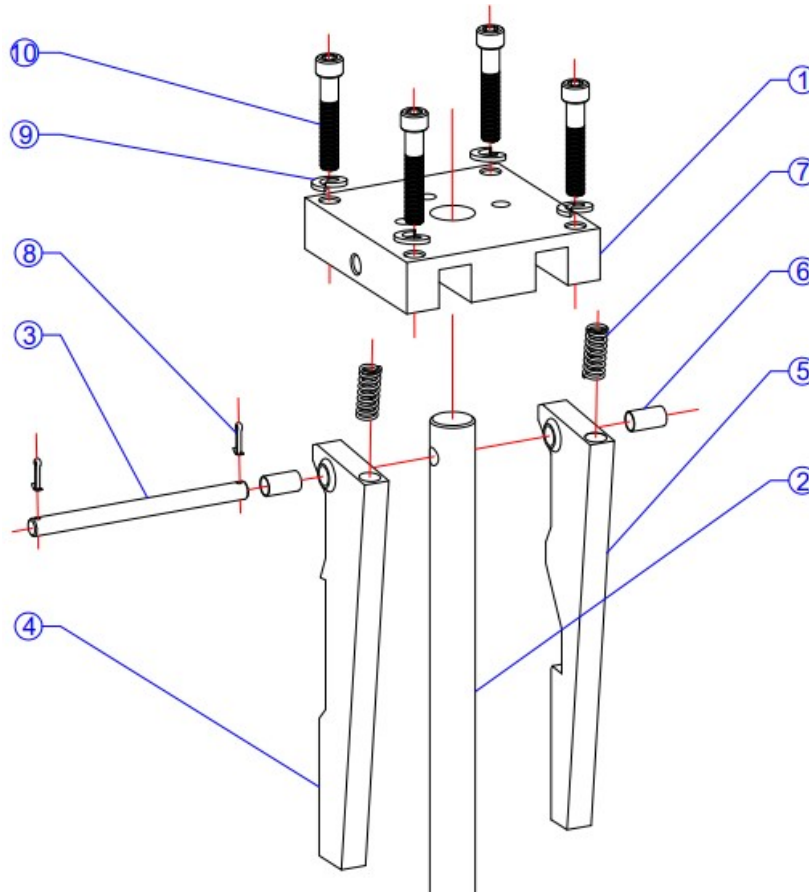

700 Dartmouth Lane
Buffalo Grove, IL 60089

Phone 847 325-2930
Fax 847 325-2959
Toll Free 800 837-6540

NO.	Part Number	QTY	Descriptions
1	2054	1	Long Frame (L/F)
2	2119-2	1	Spacer-Block L/F, Lower
3	2119-1	1	Spacer-Block L/F, Upper
4	2055	4	Entering Guide L/F
5	2125-1	8	Pin, Entering Guide Pivot L/F
6	6039	16	Spring, Entering Guide
7	6024	4	Spring, Unit Centering
8	60018-1	1	Plate, Unit to Carrier Mounting
9	6111	4	Hex HD Bolt M20X2.5-40mm
10	6185	1	Oil Hole Cover
11	6XXX	4	Lock Washer M20
12	6112	8	Hex HD Bolt M10X1.5-110mm
13	6090	8	Lock Nut M10X1.5
14	6070	8	Cotter Pin Ø2.5 X 20mm

Liftomatic Material Handling, Inc.

700 Dartmouth Lane
Buffalo Grove, IL 60089

Phone 847 325-2930
Fax 847 325-2959
Toll Free 800 837-6540

NO.	Part Number	QTY	Descriptions
1	2122	4	Housing, Clamps
2	7018	8	Link, Jaw-to Jaw
3	7012	4	Jaw, Lower
4	6034	4	Spring, Lower Jaw to Link
5	14002	4	Pin, Spring-to-Link
6	14027	12	Pin, Jaw-to-Link
7	7009	4	Jaw, Upper
8	19041-1	4	Link, Index
9	2121	4	Cantilever, Index
10	6041	4	Spring, Index
11	6040	4	Spring, Cantilever to Frame
12	2116	4	Cantilever, Housing to Frame
13	6042	4	Spring, Housing to Cantilever
14	16035-1	4	Pin, Cantilever to Frame
15	16032-1	4	Pin, Housing to Cantilever
16	6003	8	Cotter Pin Ø2.5 X 20mm
17	14038-1	4	Pin, Housing to Index Link
18	6059	4	Roll Pin, Ø3 X 50mm
19	14039-1	4	Pin, Index Link
20	6058	4	E-Ring
21	6009	24	Cotter Pin, Ø3 X 30mm
22	16033-1	8	Pin, Jaws to Housing

Liftomatic Material Handling, Inc.

700 Dartmouth Lane
Buffalo Grove, IL 60089

Phone 847 325-2930
Fax 847 325-2959
Toll Free 800 837-6540

NO.	Part Number	QTY	Descriptions
1	49032-1	1	Holding Block
2	16030-1	1	Guide Shaft, Index Spider
3	14034-1	1	Pin, Holding
4	7014	1	Pawl-Ratchet
5	7013	1	Pawl-Holding
6	6183	2	Bushing, Igus
7	6036	2	Spring, Pawls
8	6010	2	Cotter Pin, Ø2.5 X 20mm
9	6XXX	4	Lock Washer M6
10	6015	4	Socket HD Screw, M6x1 – 40mm