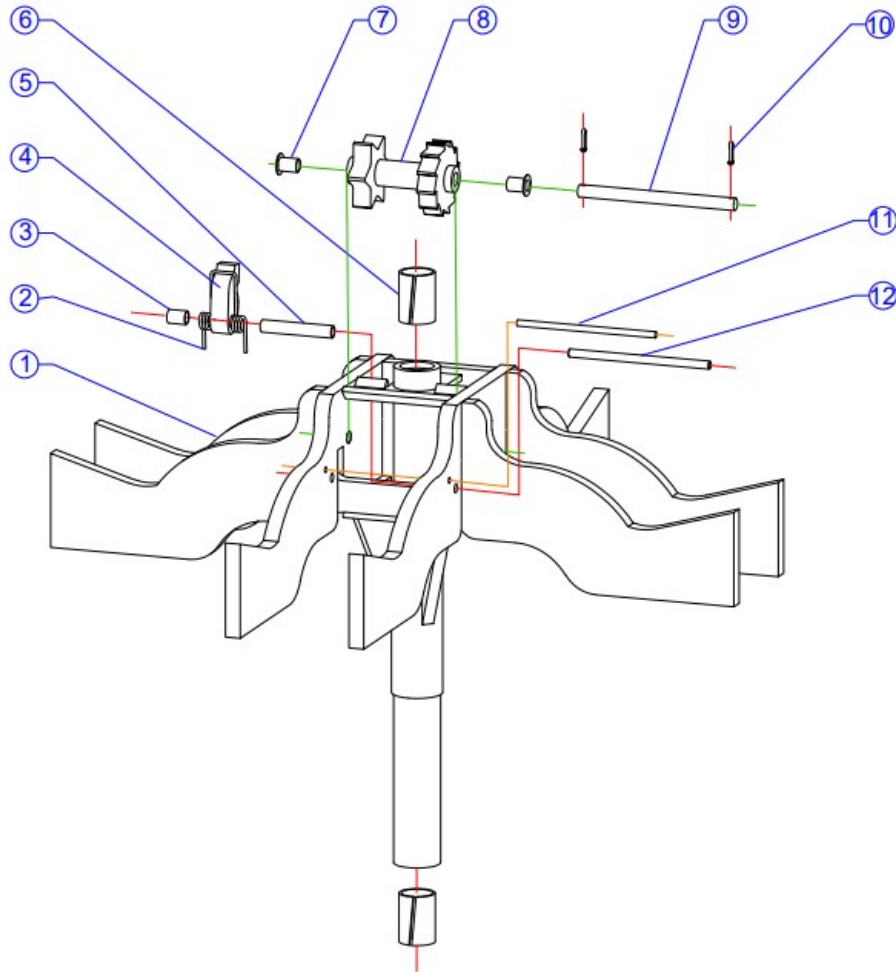

Liftomatic Material Handling, Inc.

700 Dartmouth Lane
Buffalo Grove, IL 60089

Phone 847 325-2930
Fax 847 325-2959
Toll Free 800 837-6540

NO.	Part Number	QTY	Descriptions
1	2122	4	Housing, Clamps
2	7018	8	Link, Jaw-to Jaw
3	7012	4	Jaw, Lower
4	6034	4	Spring, Lower Jaw to Link
5	14002	4	Pin, Spring-to-Link
6	14027	12	Pin, Jaw-to-Link
7	7009	4	Jaw, Upper
8	19041-1	4	Link, Index
9	2121	4	Cantilever, Index
10	6041	4	Spring, Index
11	6040	4	Spring, Cantilever to Frame
12	2116	4	Cantilever, Housing to Frame
13	6042	4	Spring, Housing to Cantilever
14	16035-1	4	Pin, Cantilever to Frame
15	16032-1	4	Pin, Housing to Cantilever
16	6003	8	Cotter Pin Ø2.5 X 20mm
17	14038-1	4	Pin, Housing to Index Link
18	6059	4	Roll Pin, Ø3 X 50mm
19	14039-1	4	Pin, Index Link
20	6058	4	E-Ring
21	6009	24	Cotter Pin, Ø3 X 30mm
22	16033-1	8	Pin, Jaws to Housing

Liftomatic Material Handling, Inc.

700 Dartmouth Lane
Buffalo Grove, IL 60089

Phone 847 325-2930
Fax 847 325-2959
Toll Free 800 837-6540

NO.	Part Number	QTY	Descriptions
1	49032-1	1	Holding Block
2	16030-1	1	Guide Shaft, Index Spider
3	14034-1	1	Pin, Holding
4	7014	1	Pawl-Ratchet
5	7013	1	Pawl-Holding
6	6183	2	Bushing, Igus
7	6036	2	Spring, Pawls
8	6010	2	Cotter Pin, Ø2.5 X 20mm
9	6XXX	4	Lock Washer M6
10	6015	4	Socket HD Screw, M6x1 – 40mm

Liftomatic Material Handling, Inc.

700 Dartmouth Lane
Buffalo Grove, IL 60089

Phone 847 325-2930
Fax 847 325-2959
Toll Free 800 837-6540

NO.	Part Number	QTY	Descriptions
1	2120	1	Spider
2	6038	1	Spring, Cam Stop
3	6182	1	Bushing
4	7011	1	Pawl-Cam Stop
5	10038	1	Sleeve Spacer
6	6184	2	Slide Bushing
7	6181	2	Flange Bushing
8	7010	1	Ratchet Cam
9	14034-1	1	Pin, Ratchet Cam
10	6010	2	Cotter Pin, Ø2.5 X 20mm
11	14041	1	Pin, Spring Anchor
12	14035	1	Pin, Cam Stop