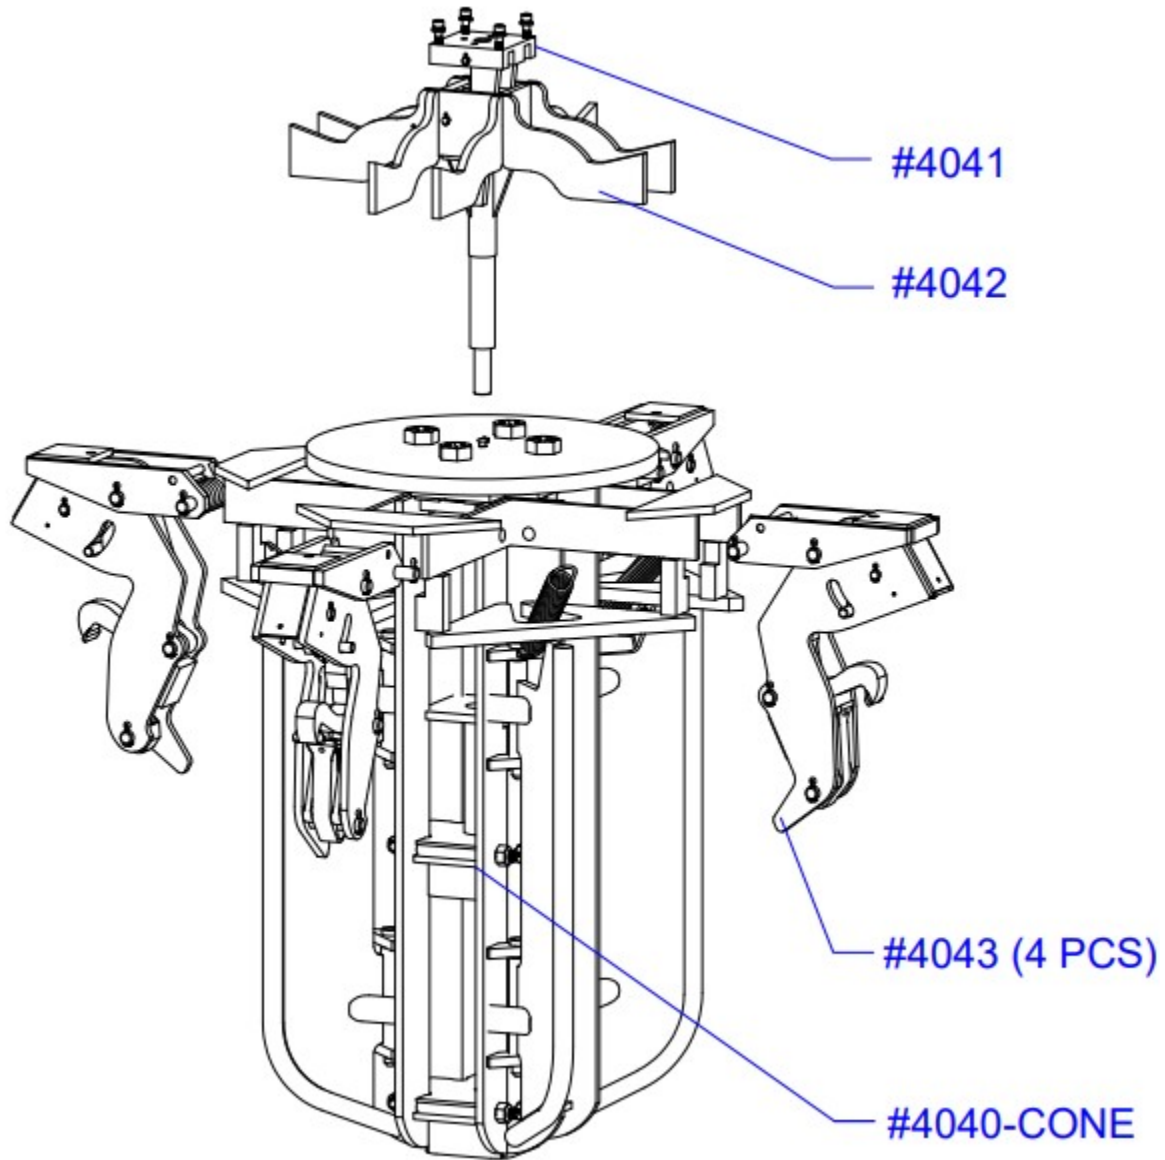

Liftomatic Material Handling, Inc.

700 Dartmouth Lane
Buffalo Grove, IL 60089

Phone 847 325-2930
Fax 847 325-2959
Toll Free 800 837-6540